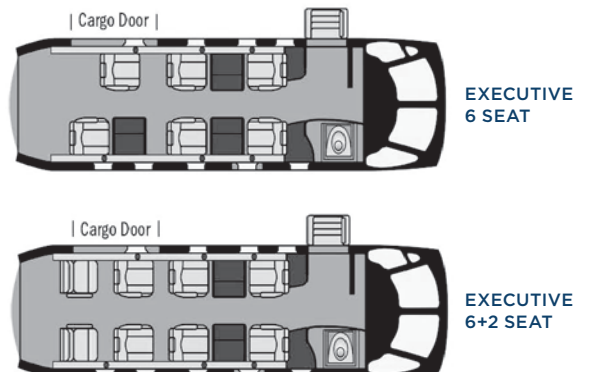

- N22NY -

AVAILABLE FOR PRIVATE CHARTER

PILATUS PC-12

The PC-12 turboprop's short field capability and plush pressurized cabin exemplify a unique combination of Swiss engineering and craftsmanship yielding a superior flight, passenger experience and comfort that is beyond comparison.

Model Year	2010
Number of Passengers	Up to 8
Range	1000 nm
Cruise Speed	308 mph
Baggage Capacity	40 cubic feet
Cabin Dimensions	Length: 16'11"
	Width: 5'
	Height: 4'8"
Enclosed Lavatory	1

AIRCRAFT RANGE - 1000 NM

THE PC-12 ADVANTAGE

PASSENGER AMENITIES

- Two Executive Interior Configurations to Choose From
- BMW Designworks Platinum Executive Interior
- Hand-Stitched Acadian Leather Seats
- Adjustable Leg Rests (Seats 5 & 6)
- Large Windows and Bright, Spacious Cabin
- Private Forward Lavatory
- Large Cargo Door
- 40 Cubic Feet of Luggage Capacity
- Snack, Coffee and Beverage Storage
- Three Fold-Out Tables
- Entry Steps with Hand Rail and Flat Cabin Floor