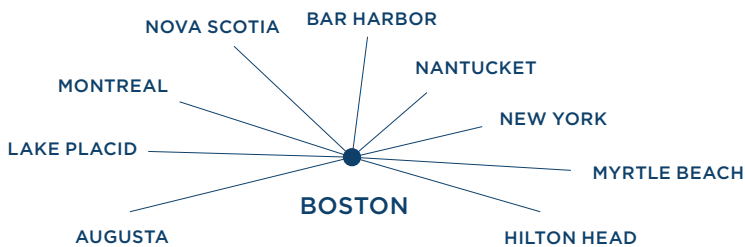

AIRCRAFT RANGE - 1000 NM