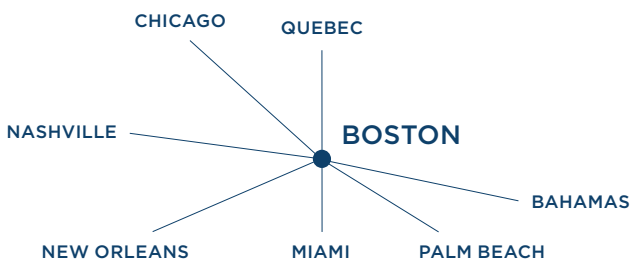

AIRCRAFT RANGE - 1400 NM