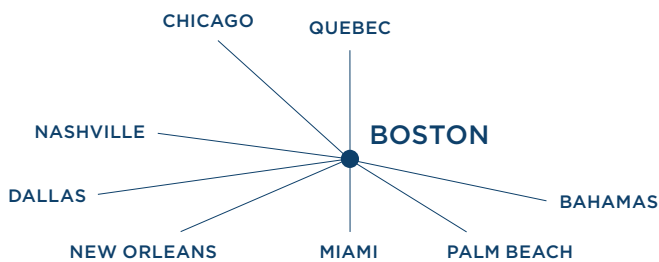

AIRCRAFT RANGE - 1792 NM