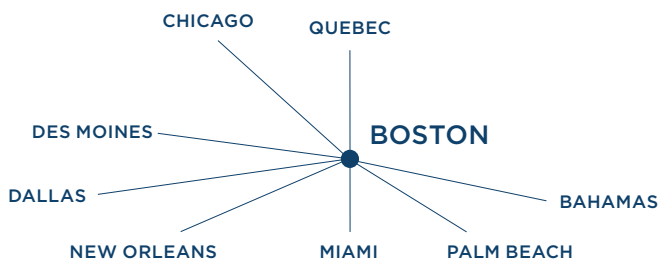

AIRCRAFT RANGE - 1800 NM